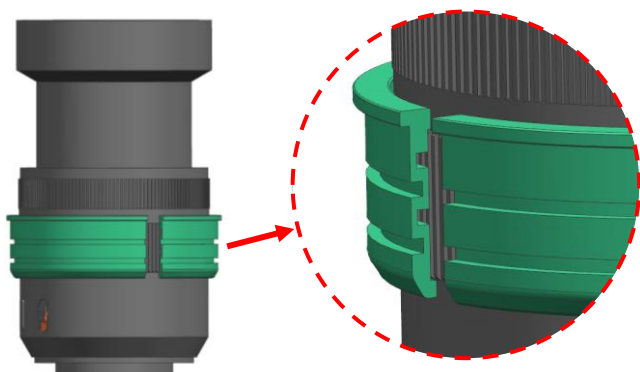

Unauthorized modifications and/or repairs of our products will automatically invalidate the warranty.

IDENTIFICATION OF PARTS

MOUNTING THE GEAR ON A LENS

1. Insert the plastic C-ring as shown and place it over the lens

2. Insert the PL1260-Z Zoom gear on the plastic C-ring until it reaches the flange of the plastic C-ring.

3. To remove the PL1260-Z Zoom gear, reverse the above steps.

The tightness between the PL1260-Z Zoom gear and the lens can be adjusted by removing or adding rubber grips on either sides of the plastic C-ring, spare rubber grips are included in the package.