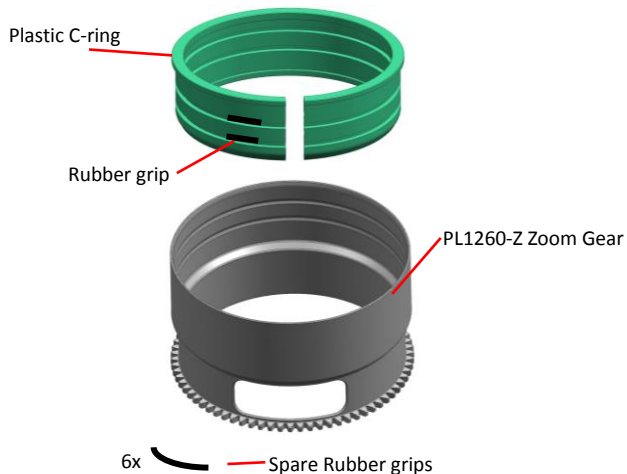

**36058 PL1260-Z Zoom Gear for Panasonic
LEICA DG VARIO-ELMARIT 12-60mm F2.8-
4.0 ASPH. POWER O.I.S.**

Instruction Manual

FOREWORD

Thank you for your purchase of a NAUTICAM product.

At NAUTICAM, we pride ourselves in the ability to recognize the requirements of professional as well as amateur underwater photographers and fulfill them through the innovative designs of our products. We strive to achieve a high level of user-friendliness by allowing stress-free installation and easy operation of all important functions of the camera.

Unauthorized modifications and/or repairs of our products will automatically invalidate the warranty.

IDENTIFICATION OF PARTS

MOUNTING THE GEAR ON A LENS

1. Insert the plastic C-ring as shown and place it over the lens

2. Insert the PL1260-Z Zoom gear on the plastic C-ring until it reaches the flange of the plastic C-ring.

3. To remove the PL1260-Z Zoom gear, reverse the above steps.

The tightness between the PL1260-Z Zoom gear and the lens can be adjusted by removing or adding rubber grips on either sides of the plastic C-ring, spare rubber grips are included in the package.

SPECIFICATIONS

Dimensions:	DIA76.0×42.3
Type:	Zoom gear
Compatible lens:	Panasonic LEICA DG VARIO-ELMARIT 12-60mm F2.8-4.0 ASPH. POWER O.I.S.

Remark: Nauticam supports only e-manuals. Please download corresponding product manuals on Nauticam.com website, or contact us for e-manuals.