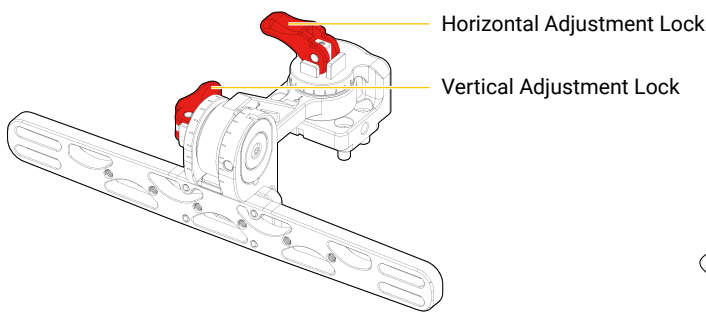

Nauticam Monitor Housing Mounting System

PN 17951

Monitor mount

Compatible accessories

- | | | |
|---|--------------------------|---|
| 1 | Housing Mounting Adaptor | 17952 / 17953 / 17957
Housing Mounting Adaptor |
| 2 | M5 Threaded holes | 25111
Strobe Mounting Ball |
| 3 | M5 Threaded holes | 17954
Universal Tripod Plate |