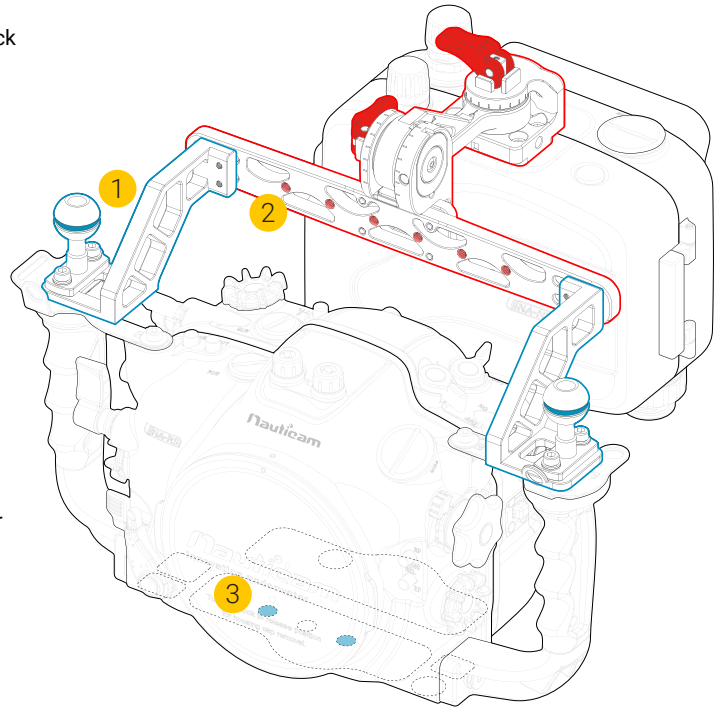

Nauticam Monitor Housing Mounting System

PN 17951

Monitor mount

Compatible accessories

- | | | |
|---|--------------------------|---|
| 1 | Housing Mounting Adaptor | 17952 / 17953 / 17957
Housing Mounting Adaptor |
| 2 | M5 Threaded holes | 25111
Strobe Mounting Ball |
| 3 | M5 Threaded holes | 17954
Universal Tripod Plate |

Compatibility & Accessories

Monitor Housing Compatibility

- 17909N Atomos Flame Housing for Shogun and Ninja Flame/Inferno 7" Monitor
- 17922 Atomos Ninja V Housing for Atomos Ninja V and Ninja V+ 5"
- 17922S Atomos Ninja V-S Housing for Atomos Ninja V and Ninja V+ 5" with Atomos AtomX SDI Module
- 17925 NA-503-H Housing for SmallHD 503 UltraBright On-Camera Monitor
- 17925S NA-503-S Housing for SmallHD 503 UltraBright On-Camera Monitor with 3G-SDI input support